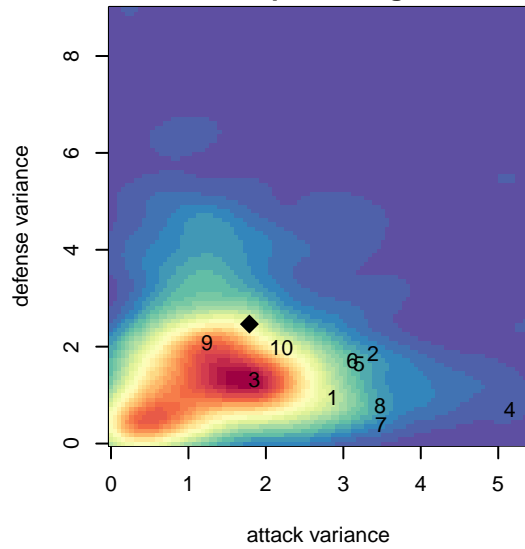

PCU Black B98

Portland City United SC
 Portland, OR
 B98 total strength=1431
 attack=10.49 defense=7.57
 spr league = Win OYS B98 Div 1

alt names used:
 PCU 98B – Black
 PORTLAND CITY UNITED SC PCU 98B BLAC
 PCU 98 Boys
 PCU 98B Black
 PCU 98B Black
 PCU 98B BLACK
 PORTLAND CITY UNITED SC PCU 98B BLAC
 PCU 98B Black
 PCU 96B Black

**attack and defense variance (black dot)
relative to other teams
and top 10 in region**

**attack and defense rating
relative to others at age
and all opponents in last 13 months**

**attack and defense rating
relative to others at age
and all opponents in last 13 months**

Performance relative to 13 month average

Performance relative to 13 month average

Distribution of opponents
 Red = Lose zone, Blue = Win zone, Green = Even
 Black line separates win/lose zones

lot. A=Neither has attack advantage, B=Opponent has both attack and defense advantage, C=Opponent has both attack and defense disadvantage, D=Both have