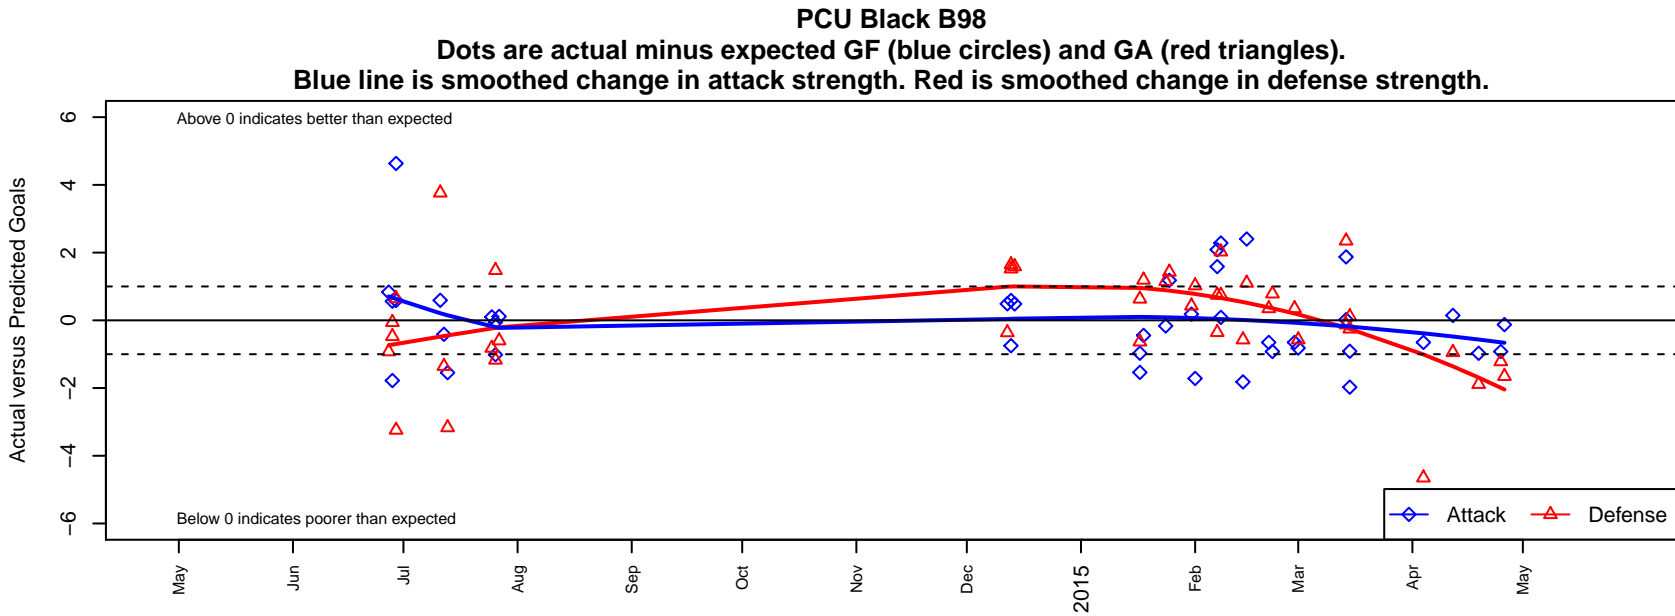

PCU Black B98

Portland City United SC
 Portland, OR
 B98 total strength=1431
 attack=10.49 defense=7.57
 spr league = Win OYS B98 Div 1

alt names used:
 PCU 98B – Black
 PORTLAND CITY UNITED SC PCU 98B BLAC
 PCU 98 Boys
 PCU 98B Black
 PCU 98B Black
 PCU 98B BLACK
 PORTLAND CITY UNITED SC PCU 98B BLAC
 PCU 98B Black
 PCU 96B Black

**attack and defense variance (black dot)
relative to other teams
and top 10 in region**

**attack and defense rating
relative to others at age
and all opponents in last 13 months**

**attack and defense rating
relative to others at age
and all opponents in last 13 months**

Performance relative to 13 month average

Performance relative to 13 month average

Distribution of opponents
 Red = Lose zone, Blue = Win zone, Green = Even
 Black line separates win/lose zones

lot. A=Neither has attack advantage, B=Opponent has both attack and defense advantage, C=Opponent has both attack and defense disadvantage, D=Both have